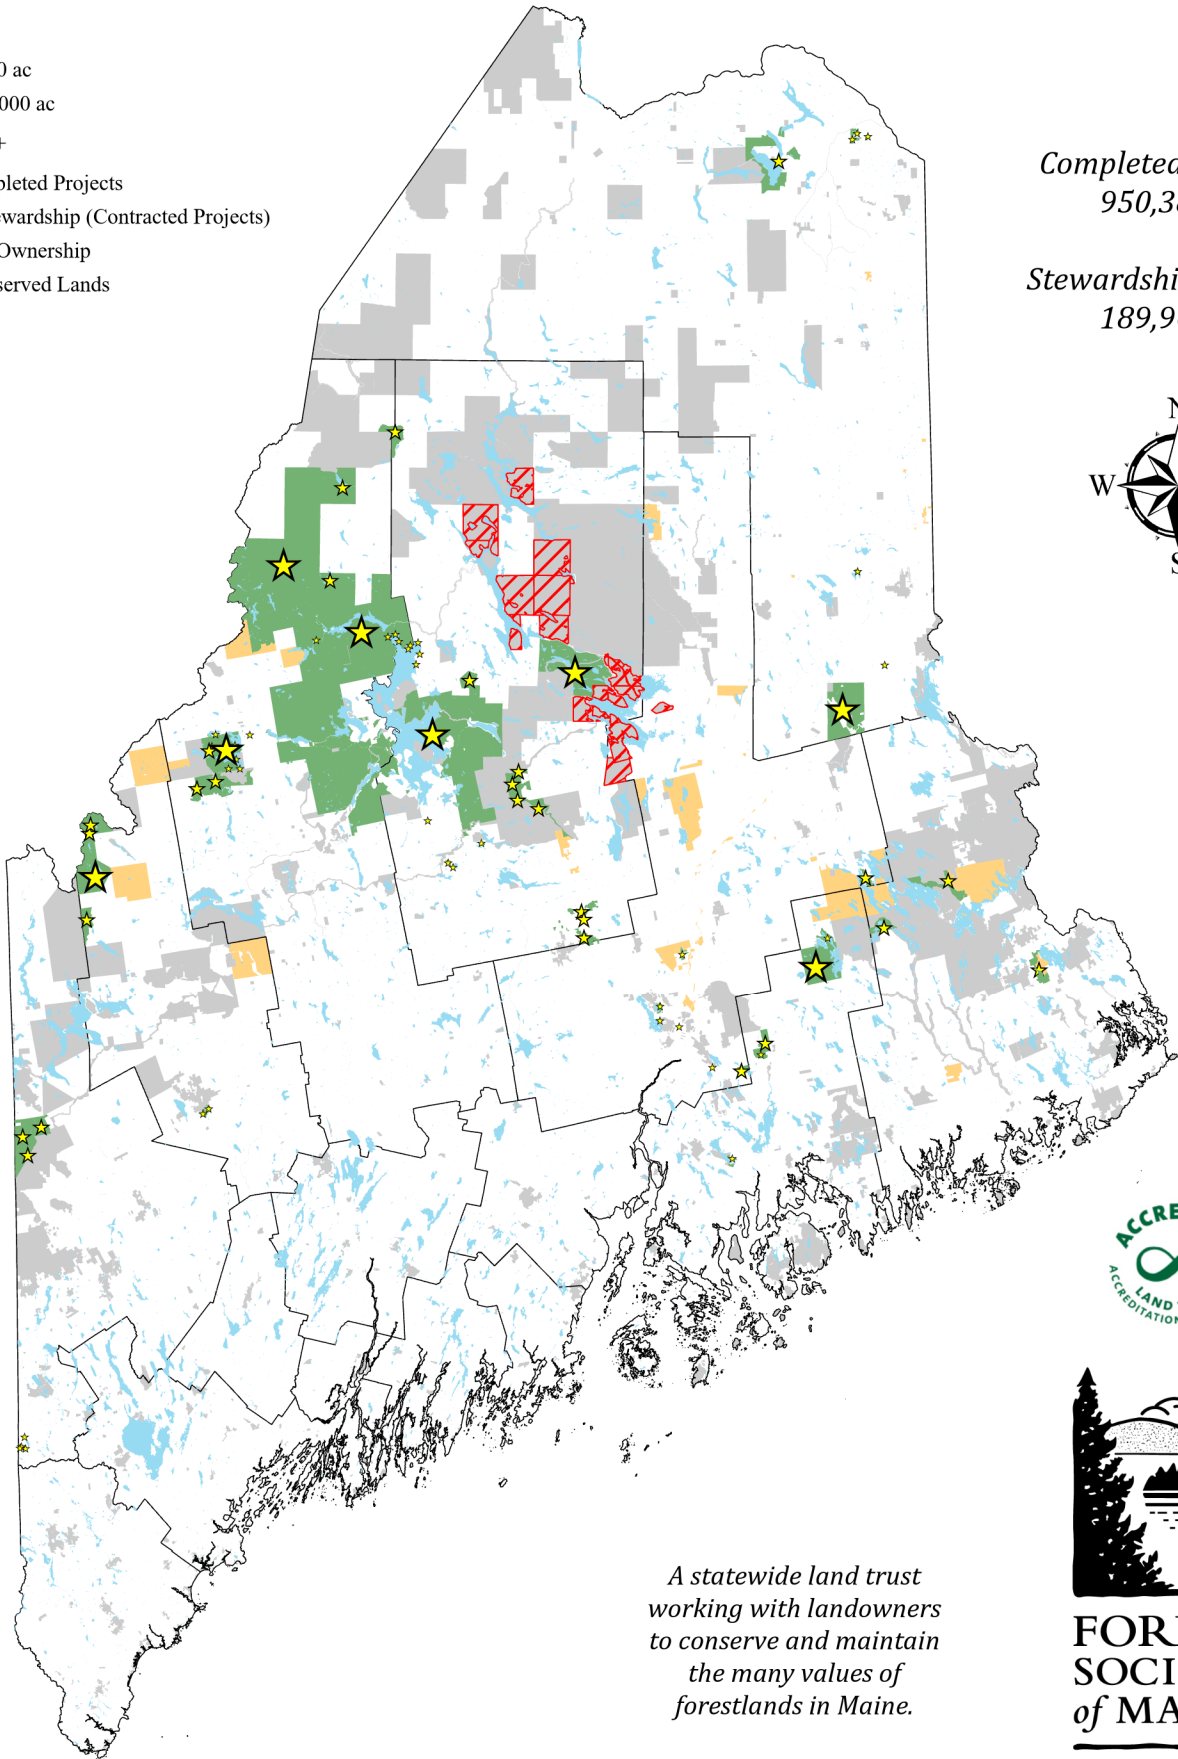

Forest Society of Maine Conservation Project Locations

Legend

- ★ Up to 1,000 ac
- ★ 1,000 - 20,000 ac
- ★ 20,000 ac +
- FSM Completed Projects
- ▨ Annual Stewardship (Contracted Projects)
- Wabanaki Ownership
- Other Conserved Lands

Completed Projects:
950,384 ac

Stewardship Projects:
189,968 ac

**FOREST
SOCIETY
of MAINE**

*A statewide land trust
working with landowners
to conserve and maintain
the many values of
forestlands in Maine.*

map: 11.21.2023