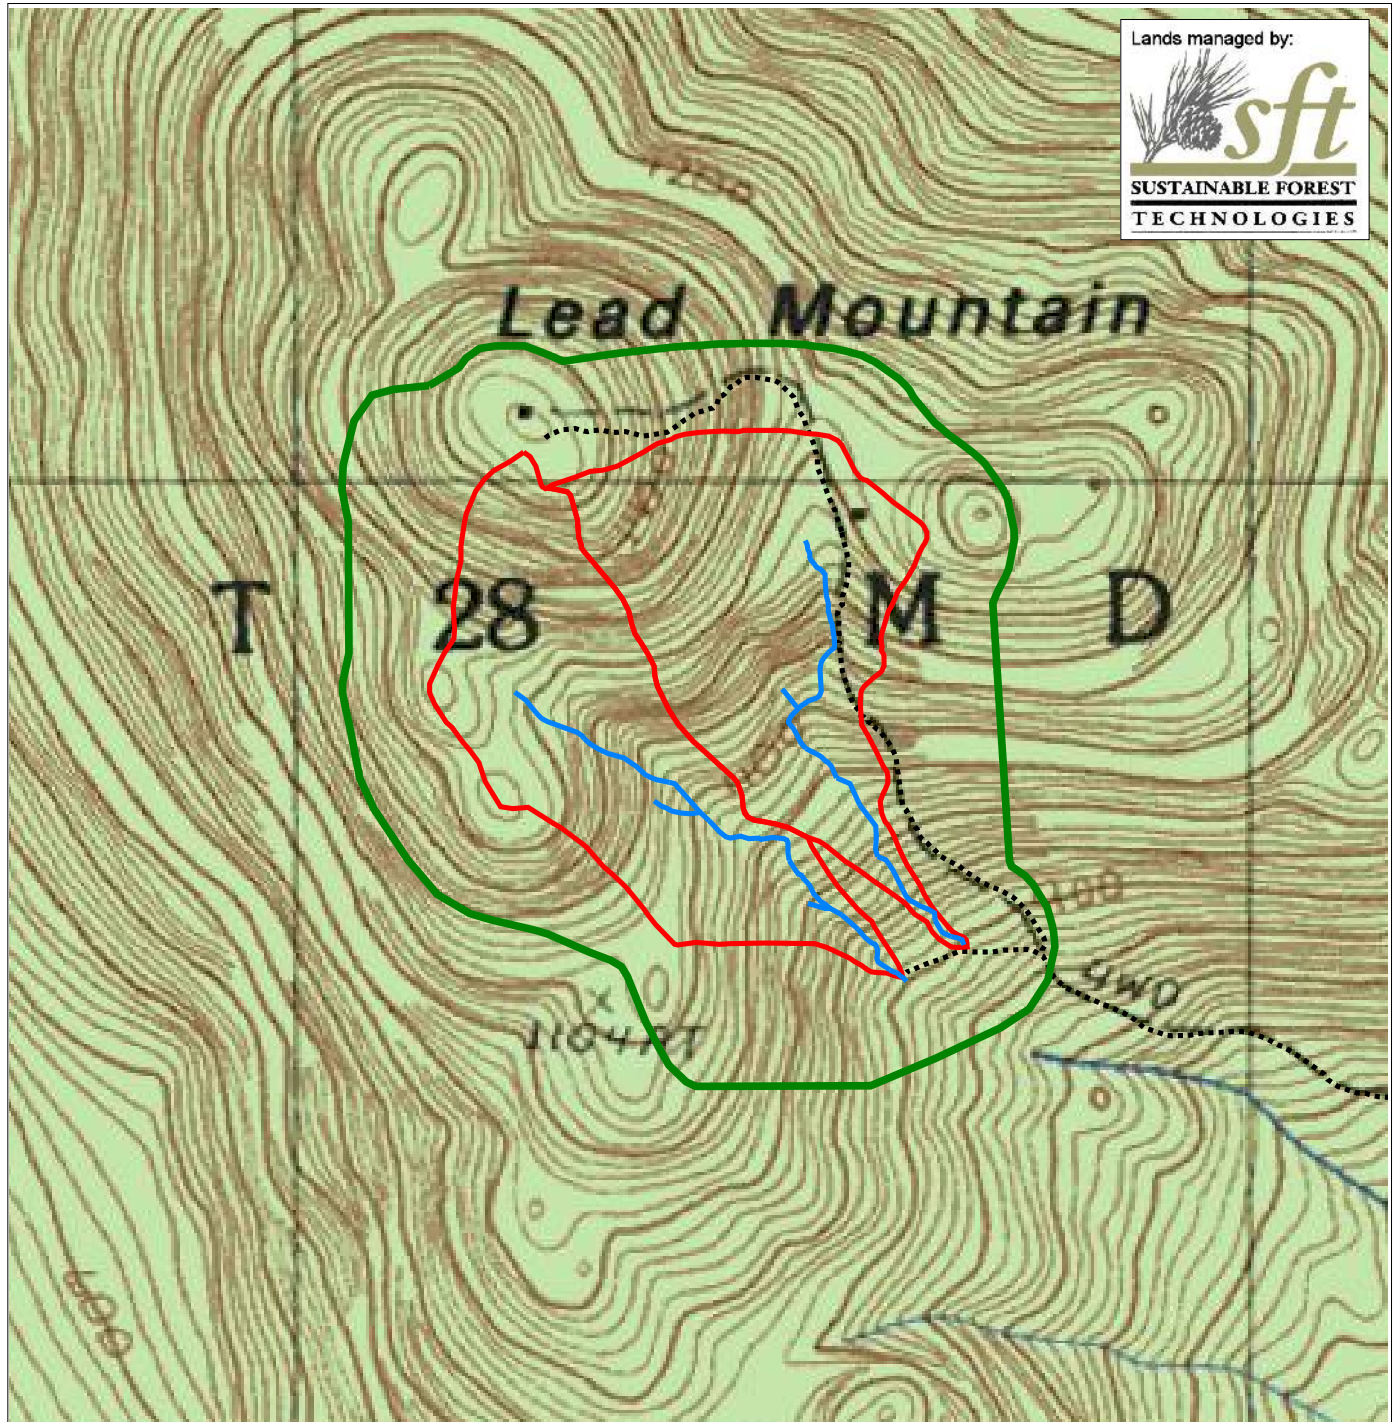

- Office
- Pacific Northwest
- Inter-Mountain
- Northeast
- Lake States
- Tennessee Valley
- Walnut Project
- Texas
- Mid Atlantic
- South Atlantic
- Gulf Coast

AFM Central America

- Panama
- Costa Rica

EXHIBIT 'A'

Legend

- Research Area
- Hydrologic Boundary
- Stream
- Gravel Road
- Trail

Lease Agreement

Leasee: University of Maine
Town: TWP 28 MD
County: Hancock
State: Maine
Date: August 15, 2007

Mapping Coordinate System:
UTM, NAD 1983 Datum
Zone 19N, Units = Meters

0 330 660

Feet