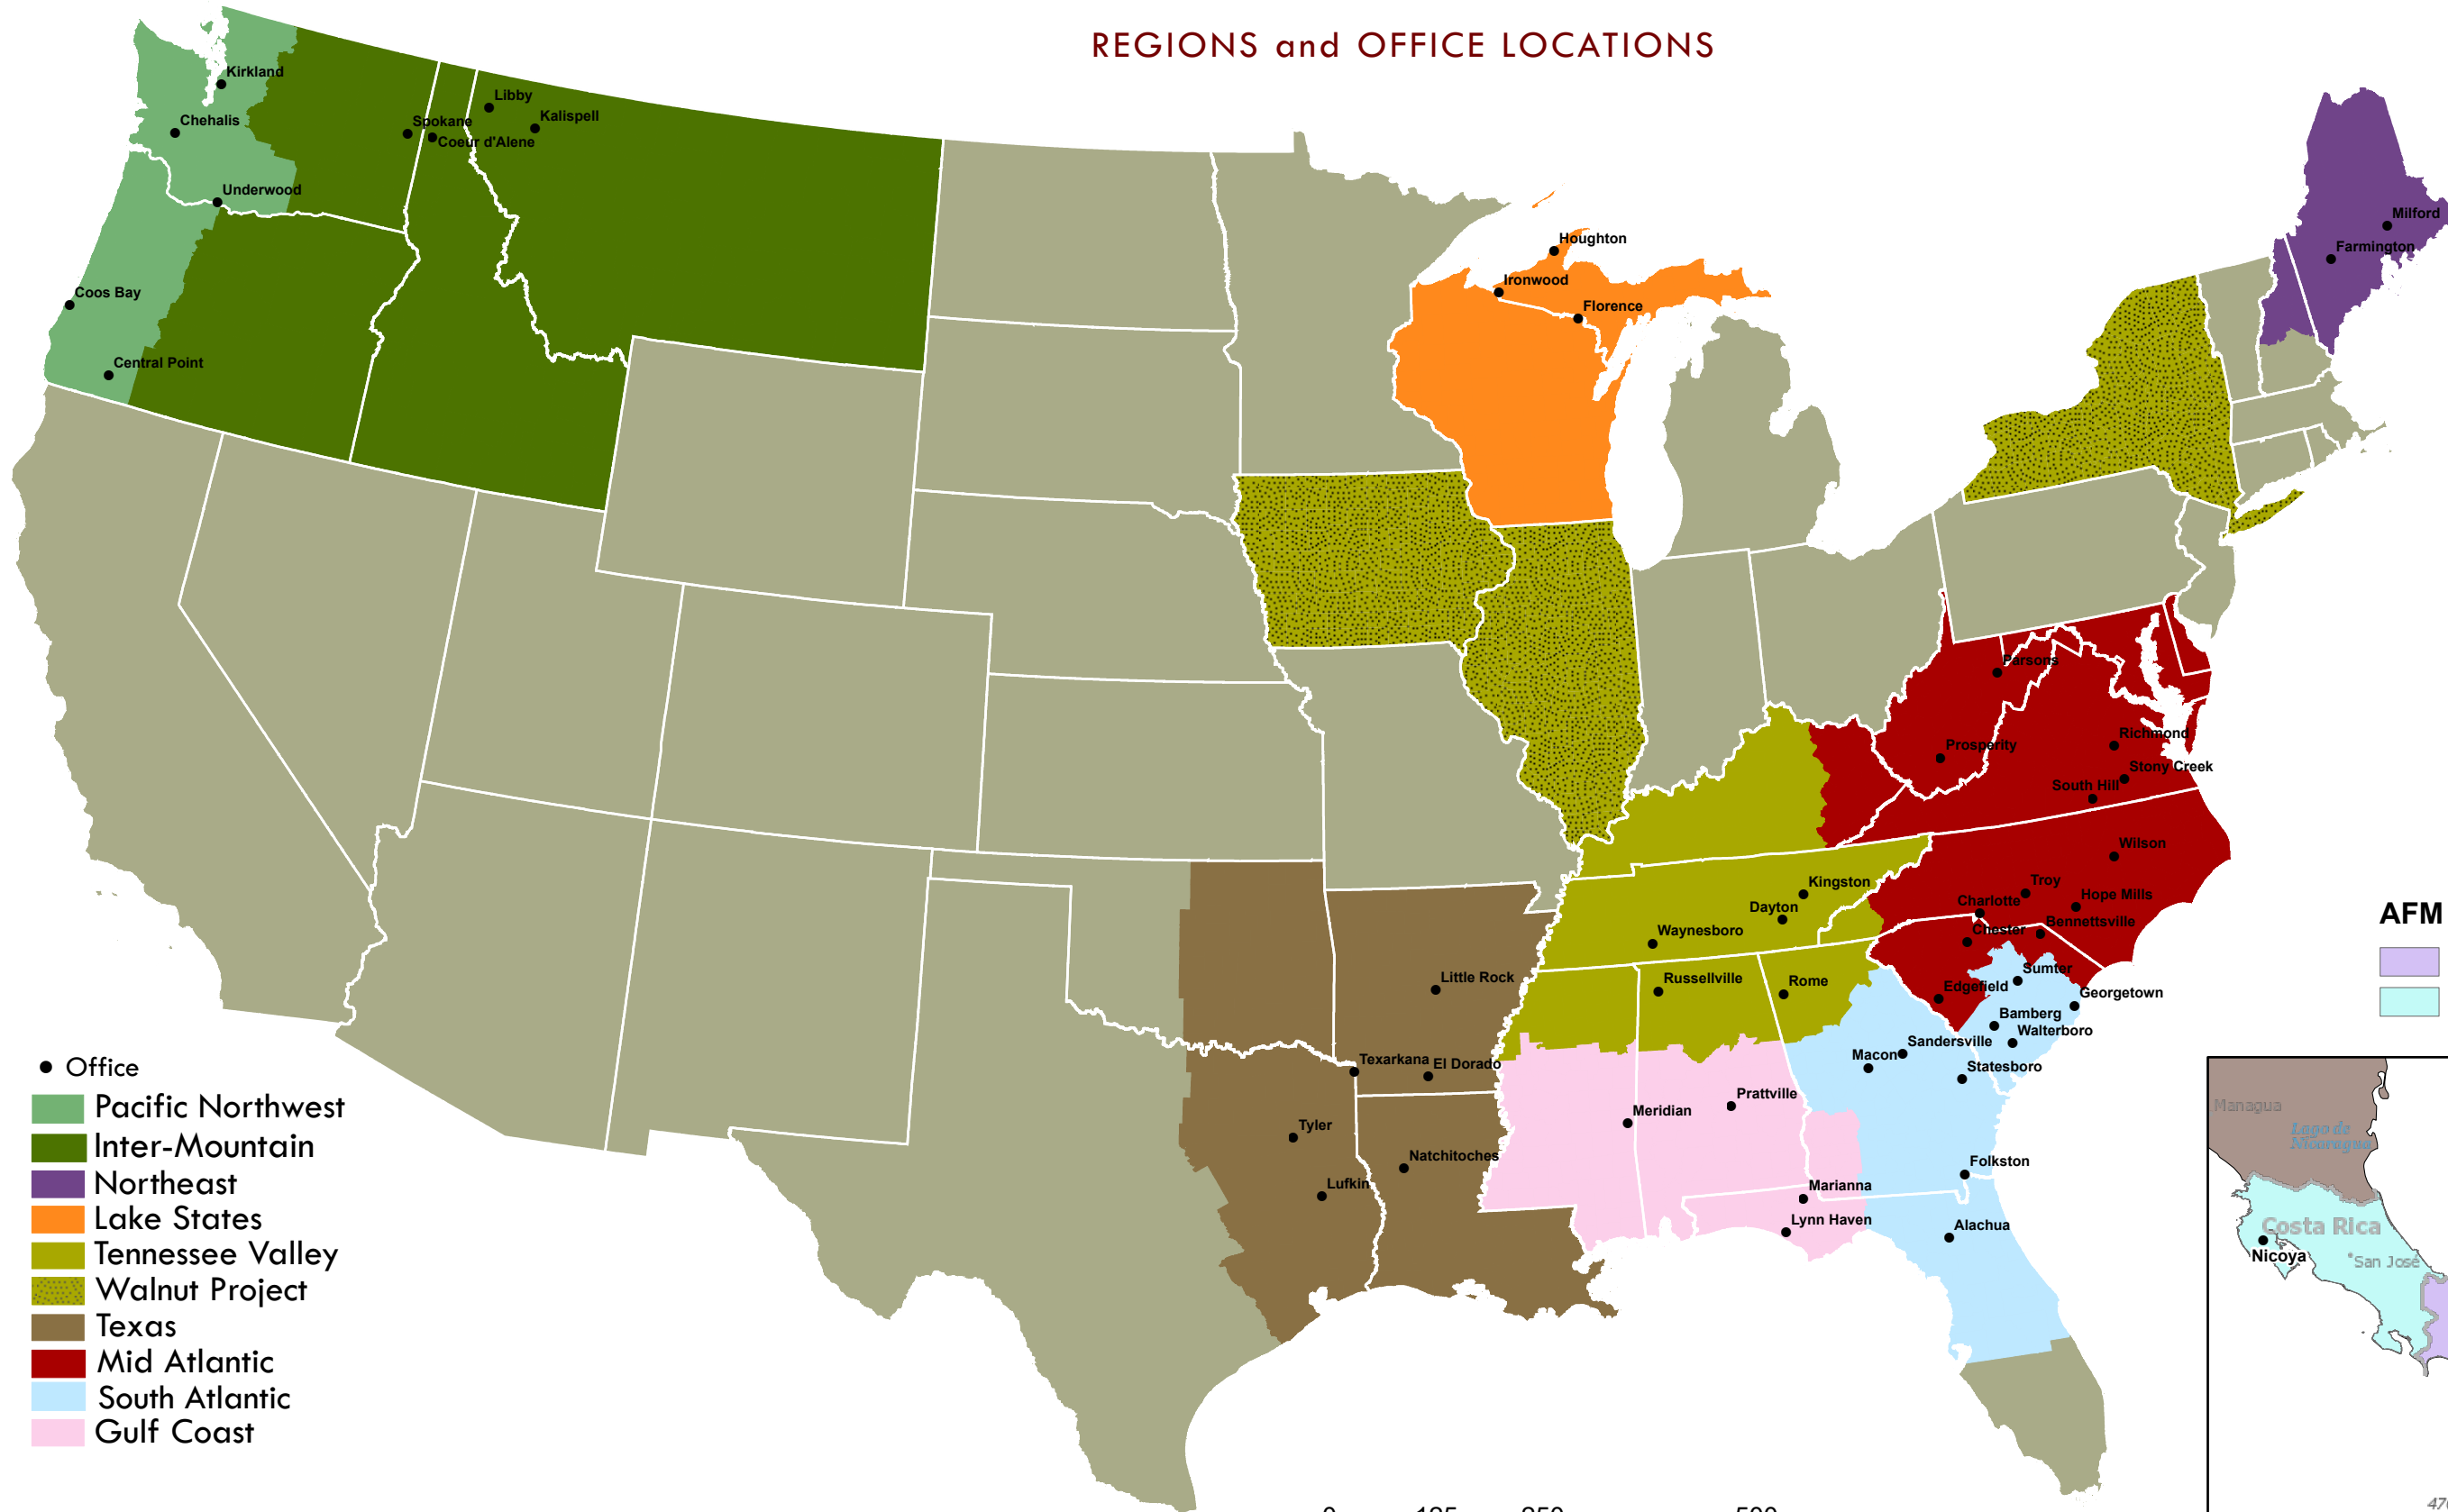

AMERICAN FOREST MANAGEMENT

Mike Howie
District Manager

American Forest Management, Inc.
WE'RE IN THIS TOGETHER®

40 Champion Lane
Milford ME 04461

AmericanForestManagement.com

AMERICAN FOREST
MANAGEMENT

REGIONS and OFFICE LOCATIONS

- Office
- Pacific Northwest
- Inter-Mountain
- Northeast
- Lake States
- Tennessee Valley
- Walnut Project
- Texas
- Mid Atlantic
- South Atlantic
- Gulf Coast

AFM Central America

- Panama
- Costa Rica

EXHIBIT 'A'

Legend

- Research Area
- Hydrologic Boundary
- Stream
- Gravel Road
- Trail

Lease Agreement

Leasee: University of Maine
Town: TWP 28 MD
County: Hancock
State: Maine
Date: August 15, 2007

Mapping Coordinate System:
UTM, NAD 1983 Datum
Zone 19N, Units = Meters

0 330 660

Feet