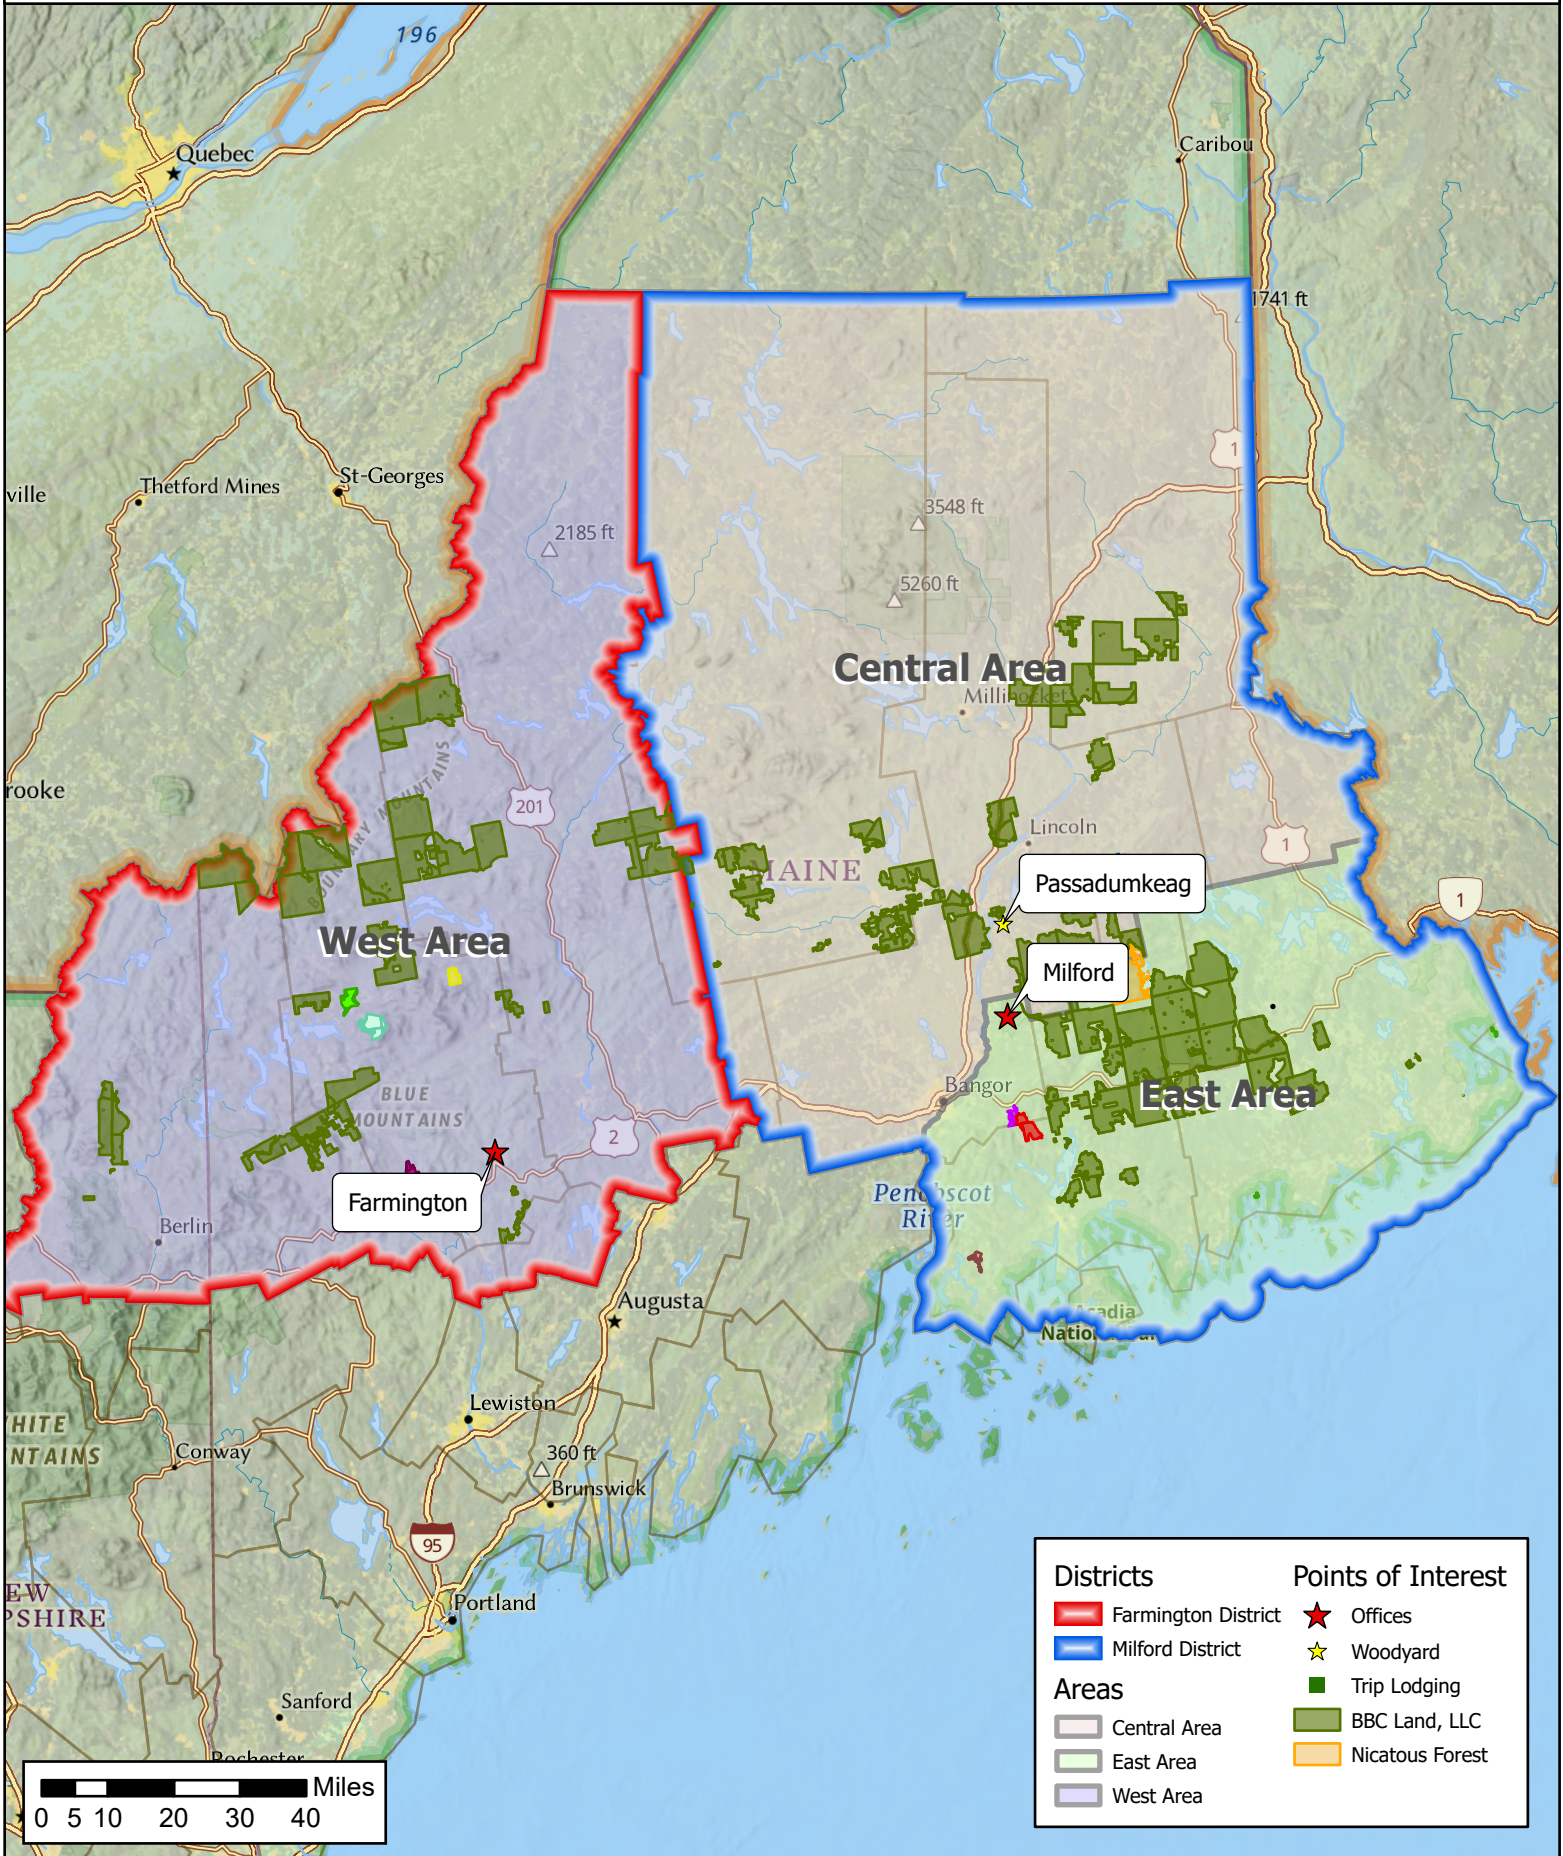

AMERICAN FOREST MANAGEMENT

Mike Howie
District Manager

American Forest Management, Inc.
WE'RE IN THIS TOGETHER®

40 Champion Lane
Milford ME 04461

AmericanForestManagement.com

AMERICAN FOREST
MANAGEMENT

REGIONS and OFFICE LOCATIONS

- Office
- Pacific Northwest
- Inter-Mountain
- Northeast
- Lake States
- Tennessee Valley
- Walnut Project
- Texas
- Mid Atlantic
- South Atlantic
- Gulf Coast

AFM Central America

- Panama
- Costa Rica

EXHIBIT 'A'

Legend

- Research Area
- Hydrologic Boundary
- Stream
- Gravel Road
- Trail

Lease Agreement

Leasee: University of Maine
Town: TWP 28 MD
County: Hancock
State: Maine
Date: August 15, 2007

Mapping Coordinate System:
UTM, NAD 1983 Datum
Zone 19N, Units = Meters

0 330 660

Feet