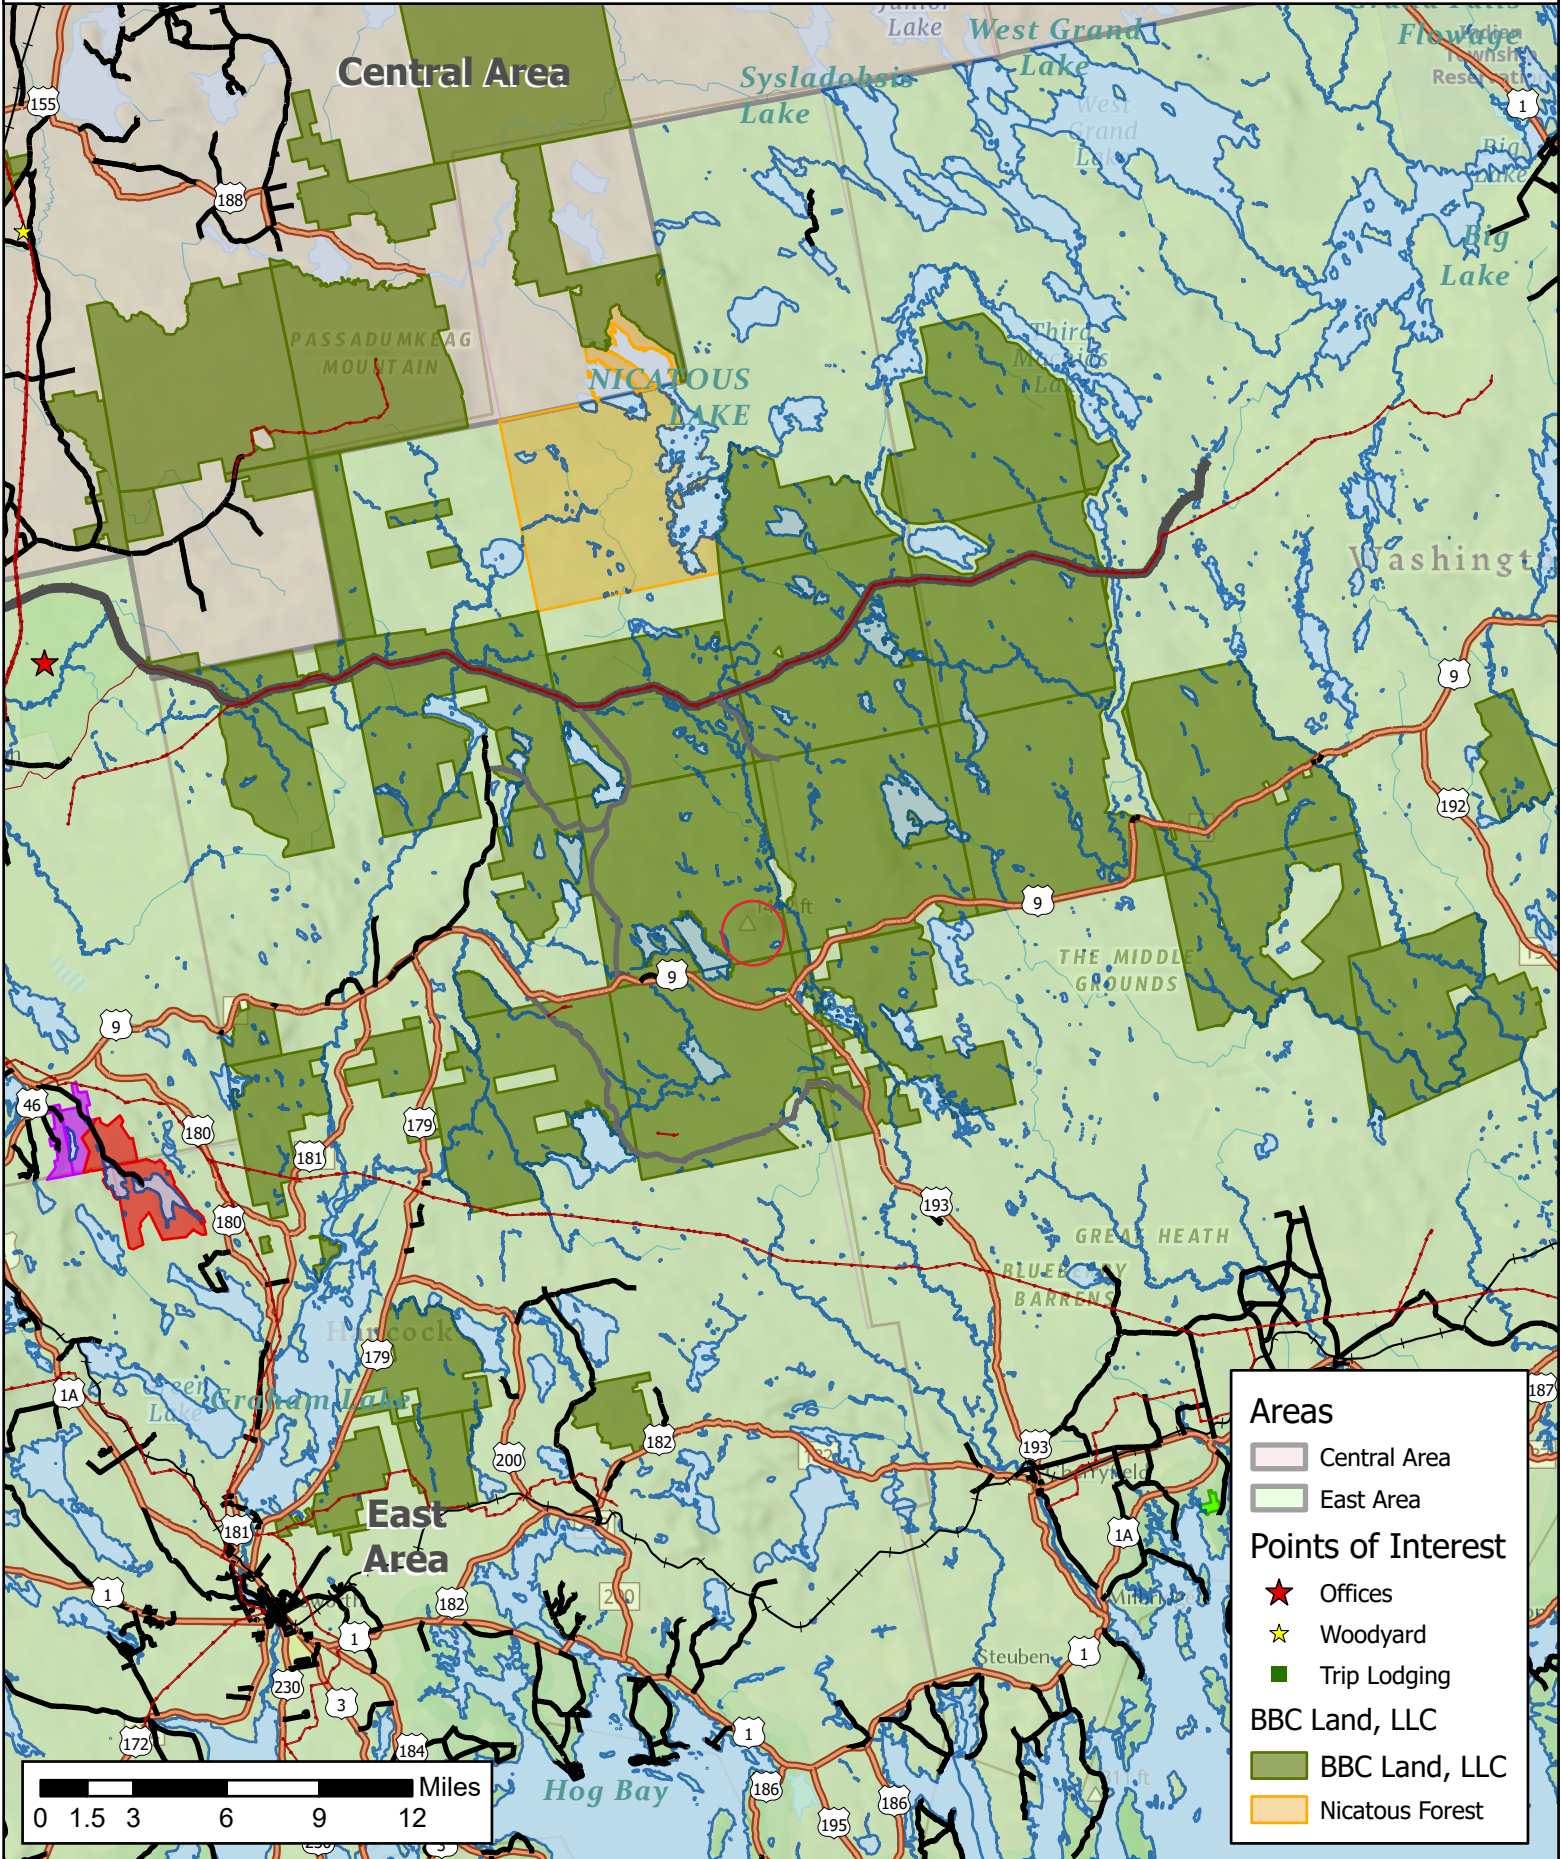

- Office
- Pacific Northwest
- Inter-Mountain
- Northeast
- Lake States
- Tennessee Valley
- Walnut Project
- Texas
- Mid Atlantic
- South Atlantic
- Gulf Coast

AFM Central America

- Panama
- Costa Rica

EXHIBIT 'A'

Legend

- Research Area
- Hydrologic Boundary
- Stream
- Gravel Road
- Trail

Lease Agreement

Leasee: University of Maine
Town: TWP 28 MD
County: Hancock
State: Maine
Date: August 15, 2007

Mapping Coordinate System:
UTM, NAD 1983 Datum
Zone 19N, Units = Meters